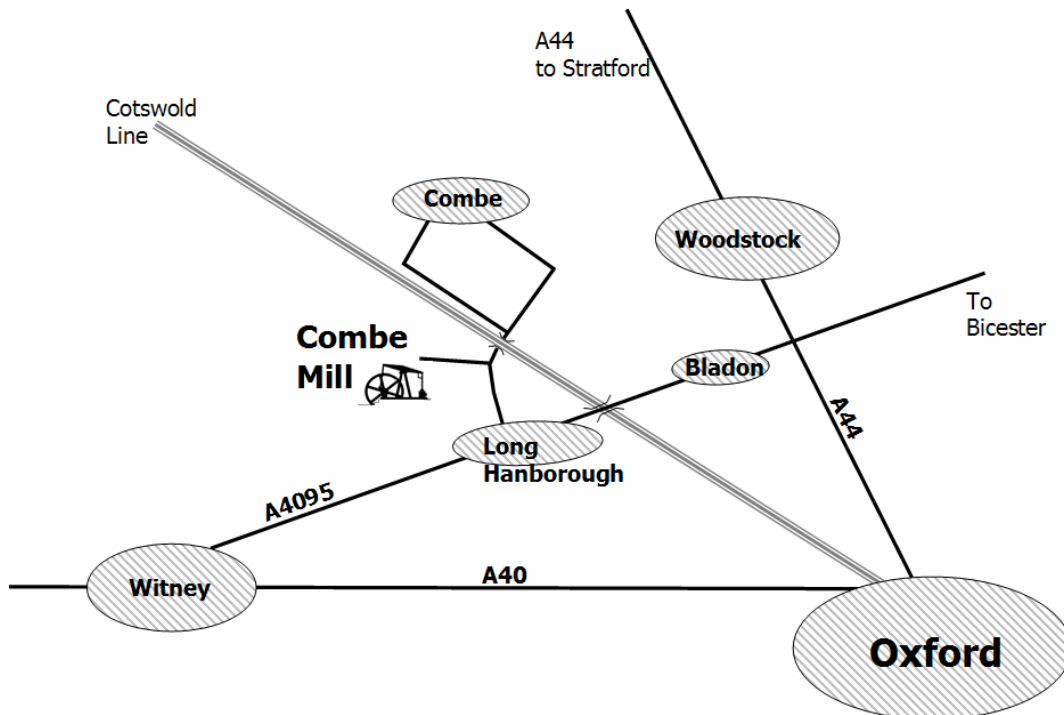

COMBE MILL MUSEUM

CONTACT DETAILS:

Address

Blenheim Palace Sawmill
Combe, Long Hanborough
Witney
Oxfordshire
OX29 8ET

By Road

A4095 Witney to Woodstock. In Long Hanborough turn north for Combe. After crossing the river, you will find the mill turning on the left before the railway bridge.

Map

Call 01865 379402 to make a booking