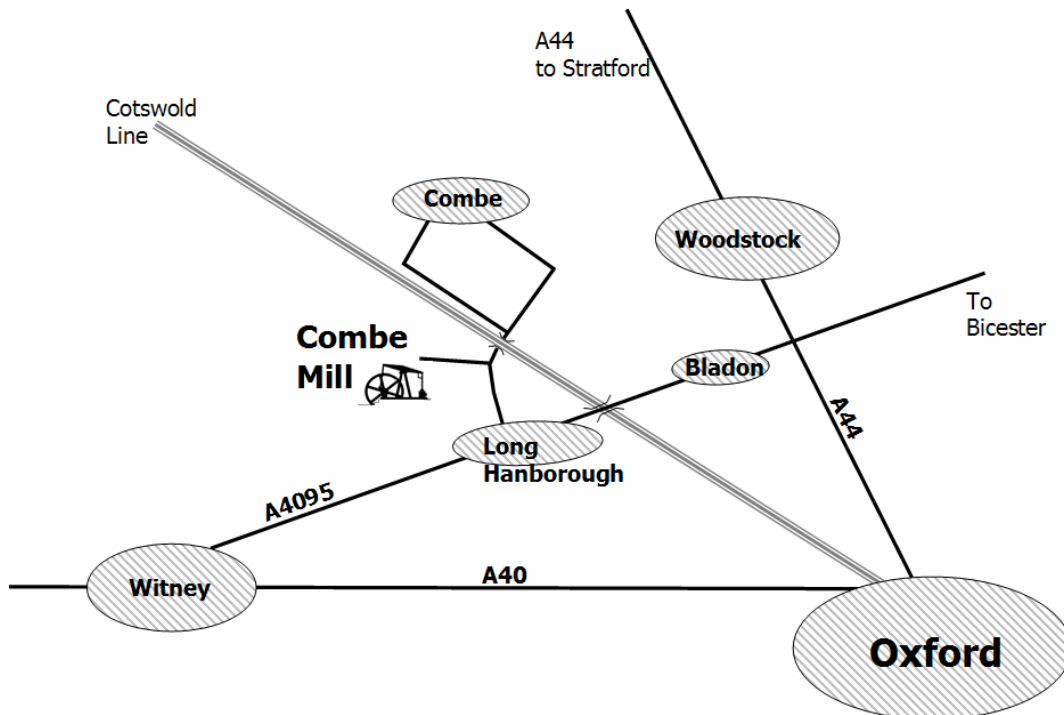

Map

Call 01865 379402 to make a booking